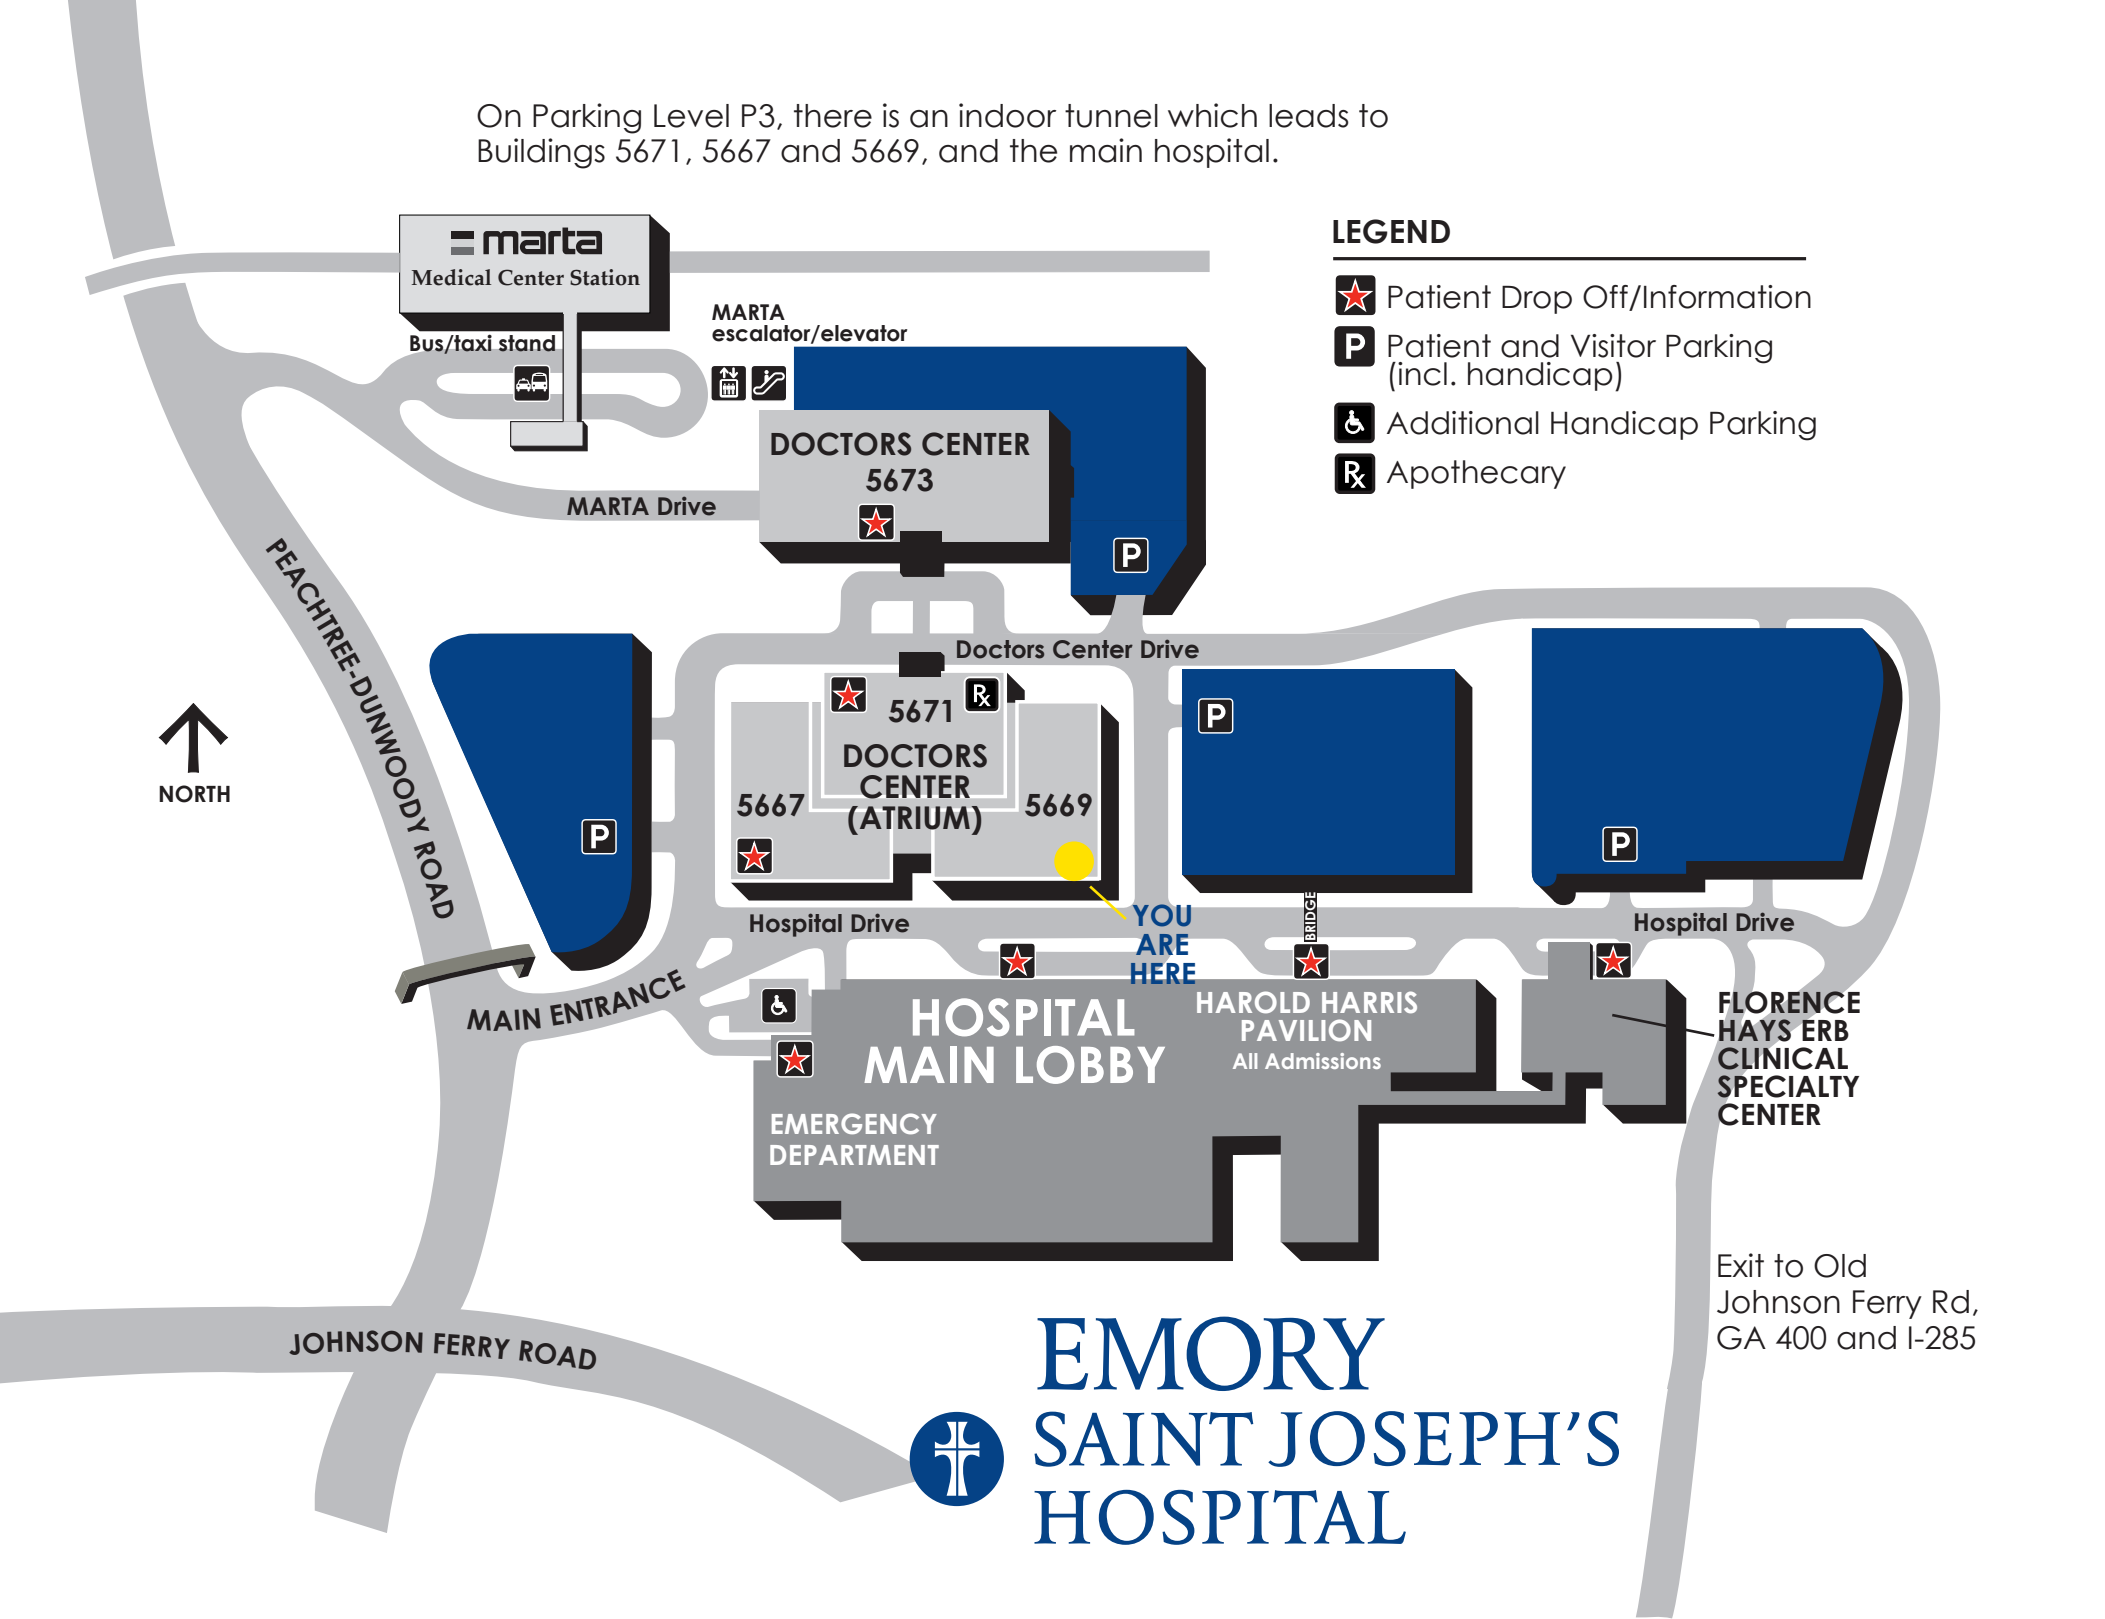

On Parking Level P3, there is an indoor tunnel which leads to Buildings 5671, 5667 and 5669, and the main hospital.

### LEGEND

-  Patient Drop Off/Information
-  Patient and Visitor Parking (incl. handicap)
-  Additional Handicap Parking
-  Apothecary

# EMORY SAINT JOSEPH'S HOSPITAL